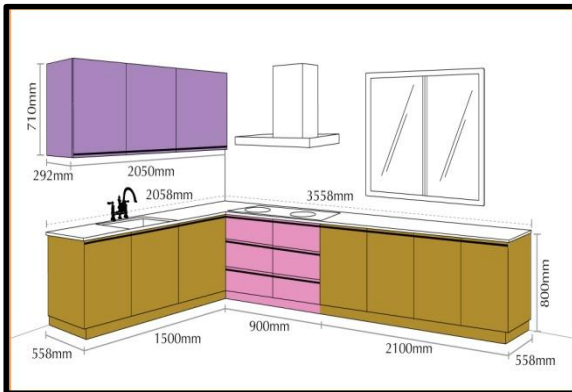

Code: ABTI-AK-056