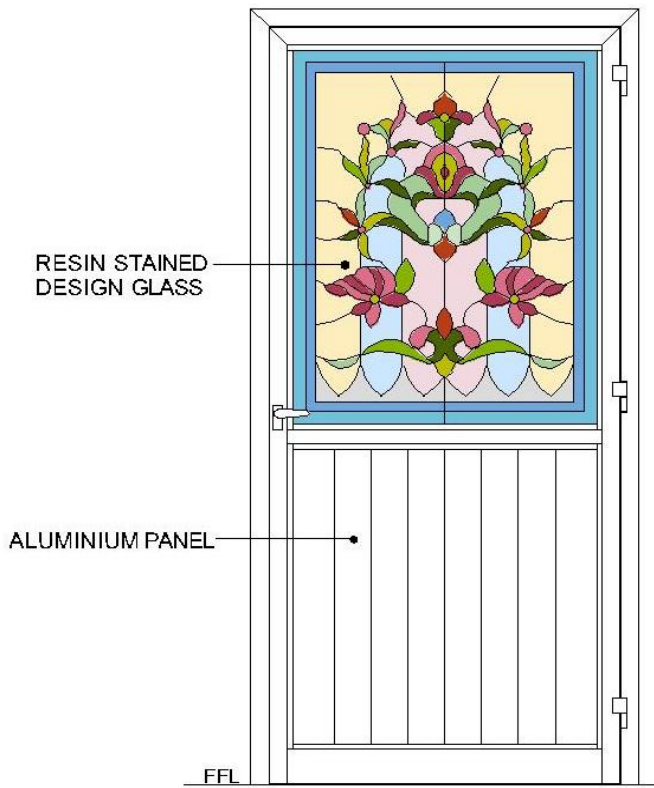

Code: ABTI-AD-023