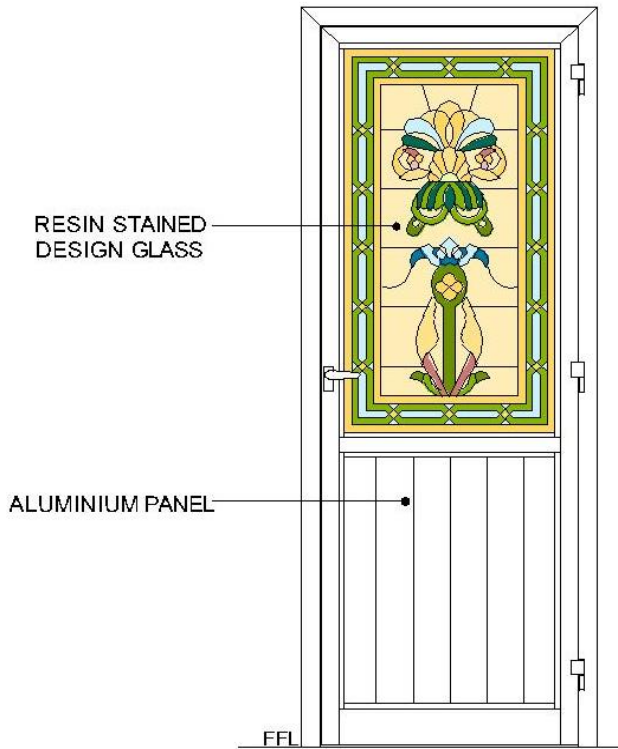

ALUMINIUM DOORS

ALUMINIUM DOOR WITH HALF ALUMINIUM PANEL & HALF DESIGN GLASS

Code: ABTI-AD-022