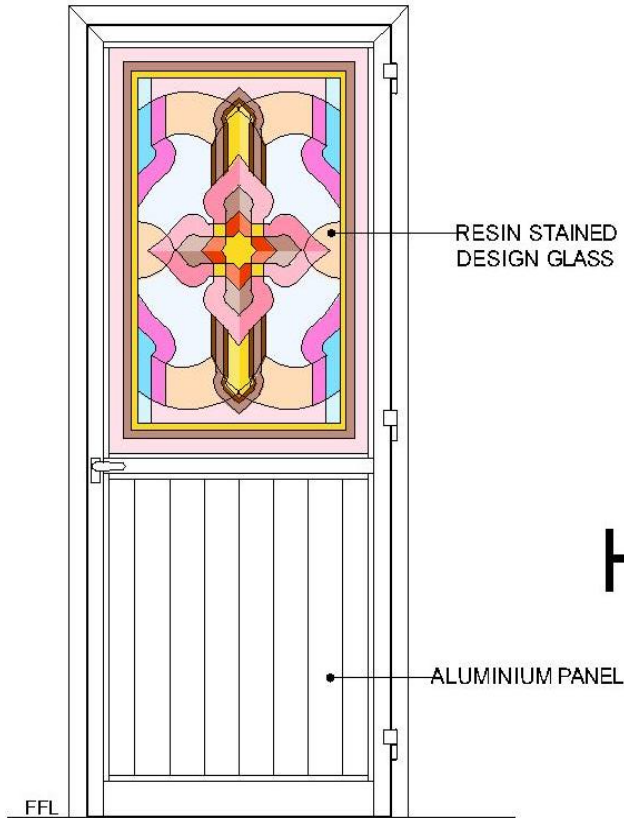

ALUMINIUM DOORS

ALUMINIUM DOOR WITH HALF ALUMINIUM PANEL & HALF DESIGN GLASS

Code: ABTI-AD-025